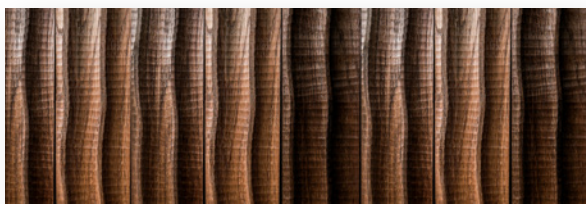

Thermo Ash

Dimensions: 1000-1200 x 100 x 20 mm

Price: 875 eur / sqm