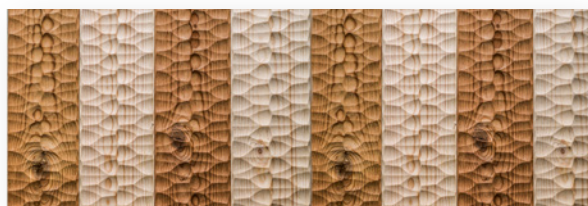

Mixed Nordic Pine - Thermo and Natur

Dimensions: 1000-1200 x 100 x 20 mm

Price: 570 eur / sqm

Olfactory Experience

Beyond visual and tactile appeal, these panels offer a subtle olfactory dimension. The natural aroma of premium wood adds an extra layer of luxury to the space, evoking feelings of comfort and sophistication.