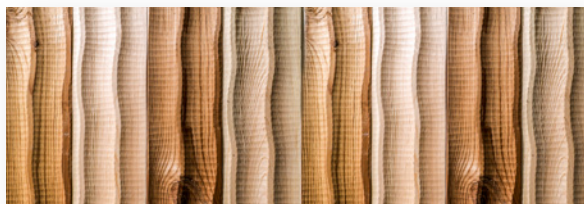

Mixed Nordic Pine - Thermo and Natur

Dimensions: 1000-1200 x 100 x 20 mm

Price: 570 eur / sqm

Heritage and Innovation

While rooted in traditional woodworking techniques, the Wood Fantasy collection incorporates cutting-edge technology in its production. This blend of heritage craft and modern innovation results in panels that honor the past while looking firmly to the future of interior design.