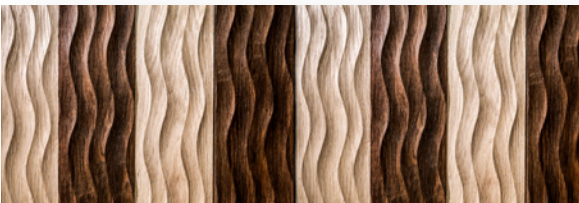

Mixed Oak - Thermo and Natur

Dimensions: 800-2000 x 100 x 20 mm

Price: 1.100 eur / sqm