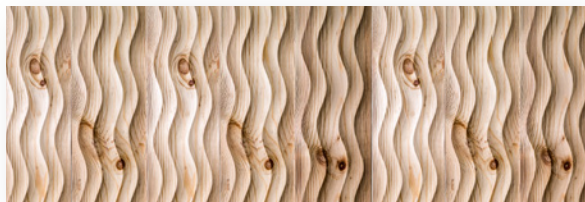

Nordic Pine

Dimensions: 1000-4000 x 120 x 20 mm

Price: 500 eur / sqm