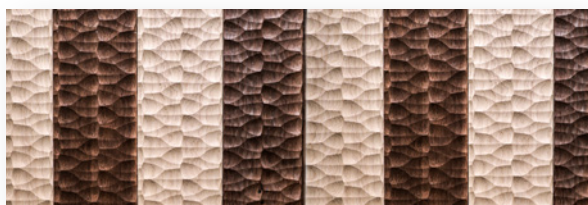

Thermo Nordic Pine

Dimensions: 1000-4000 x 120 x 20 mm

Price: 500 eur / sqm

Mixed Ash - Thermo and Natur

Dimensions: 1000-4000 x 120 x 20 mm

Price: 800 eur / sqm

Mixed Oak - Thermo and Natur

Dimensions: 800-2000 x 100 x 20 mm