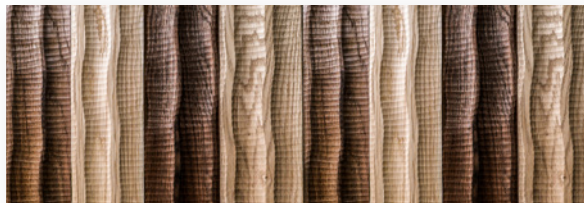

Thermo Nordic Pine

Dimensions: 1000-4000 x 120 x 20 mm

Price: 500 eur / sqm

Mixed Ash - Thermo and Natur

Dimensions: 1000-4000 x 120 x 20 mm

Price: 800 eur / sqm

Mixed Oak - Thermo and Natur

Dimensions: 800-2000 x 100 x 20 mm