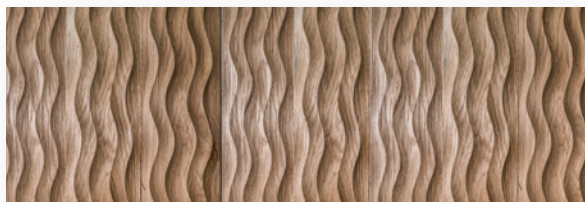

Natur Oak

Dimensions: 800-2000 x 100 x 20 mm

Price: 1.000 eur / sqm