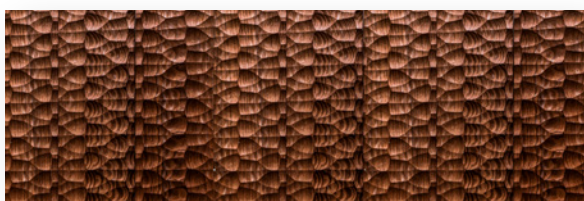

Thermo Ash

Dimensions: 1000-1200 x 100 x 20 mm

Price: 875 eur / sqm