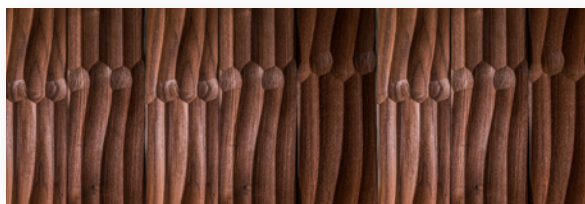

Thermo Ash

Dimensions: 1000-1200 x 100 x 20 mm

Price: 875 eur / sqm