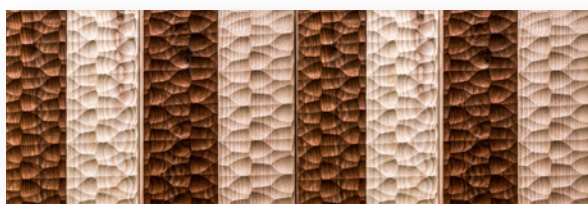

Mixed Ash - Thermo and Natur

Dimensions: 1000-4000 x 120 x 20 mm

Price: 800 eur / sqm