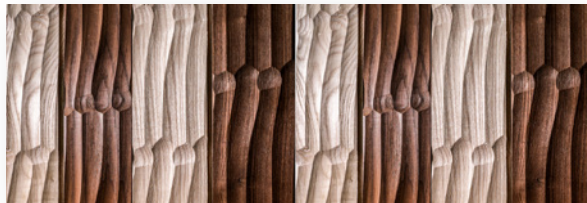

Mixed Ash - Thermo and Natur

Dimensions: 1000-4000 x 120 x 20 mm

Price: 800 eur / sqm