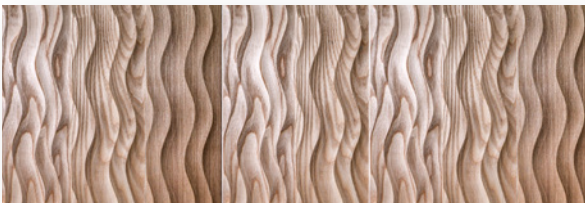

Wave collection

Whether you're looking to create a stunning accent wall, add warmth to a living room, or elevate the look of a home office, our Wave collection is a versatile and stylish solution.

Ash

Dimensions: 1000-1200 x 100 x 20 mm

Price: 750 eur / sqm