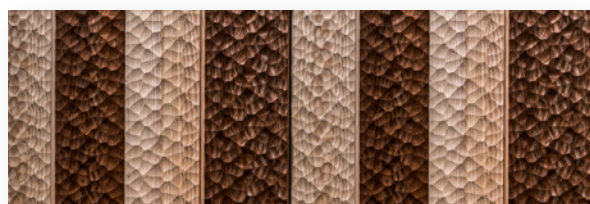

Mixed Ash - Thermo and Natur

Dimensions: 1000-4000 x 120 x 20 mm

Price: 800 eur / sqm