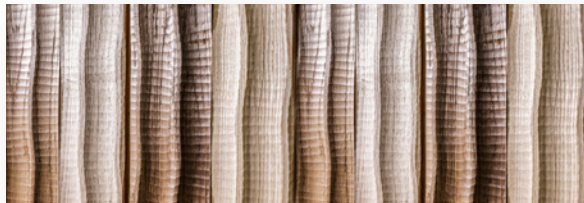

Mixed Ash - Thermo and Natur

Dimensions: 1000-4000 x 120 x 20 mm

Price: 800 eur / sqm