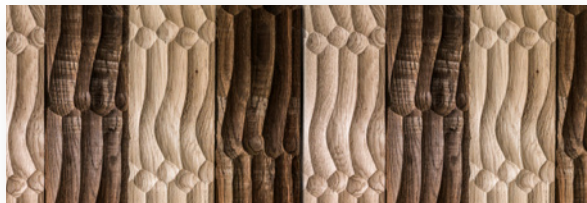

Mixed Oak - Thermo and Natur

Dimensions: 800-2000 x 100 x 20 mm

Price: 1.100 eur / sqm