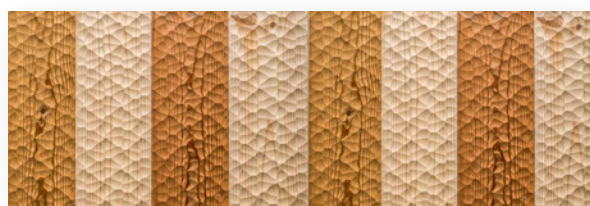

Price: 500 eur / sqm

Mixed Ash - Thermo and Natur

Dimensions: 1000-4000 x 120 x 20 mm

Price: 800 eur / sqm

Mixed Oak - Thermo and Natur

Dimensions: 800-2000 x 100 x 20 mm

Price: 1.100 eur / sqm

Mixed Nordic Pine - Thermo and Natur