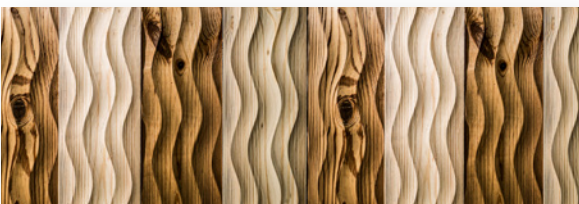

Mixed Nordic Pine - Thermo and Natur

Dimensions: 1000-1200 x 100 x 20 mm

Price: 570 eur / sqm

Light Interaction

These panels are designed to dance with light. As natural daylight shifts throughout the day, the wood grains come alive, revealing hidden depths and subtle color variations. In the evening, strategic lighting can transform the panels into dramatic focal points, casting captivating shadows and highlighting the wood's natural beauty.