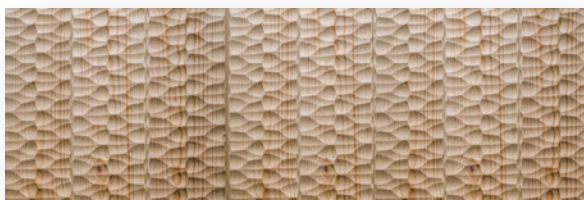

Nordic Pine

Dimensions: 1000-4000 x 120 x 20 mm

Price: 500 eur / sqm