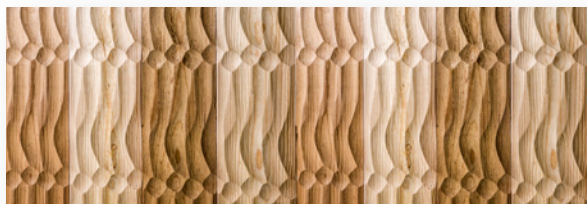

Price: 1.100 eur / sqm

Mixed Nordic Pine - Thermo and Natur

Dimensions: 1000-1200 x 100 x 20 mm

Price: 570 eur / sqm

Textural Masterpiece

Wood Fantasy Collection is a tactile journey for the senses. Each panel features a carefully curated surface texture that invites touch, ranging from silky smooth finishes that glide under your fingertips to subtly embossed patterns that add depth and intrigue. This tactile diversity not only enhances the visual appeal but also creates a multi-sensory experience in any space.