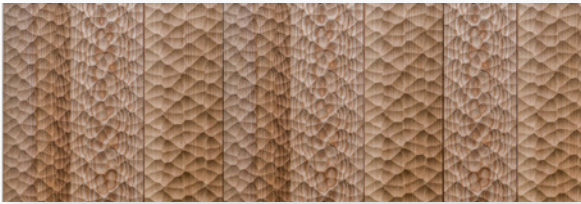

Spyder collection

Whether you're aiming to make a bold statement or add subtle elegance to your interior, our Spyder collection provides a refined and adaptable solution.

Ash

Dimensions: 1000-1200 x 100 x 20 mm

Price: 750 eur / sqm